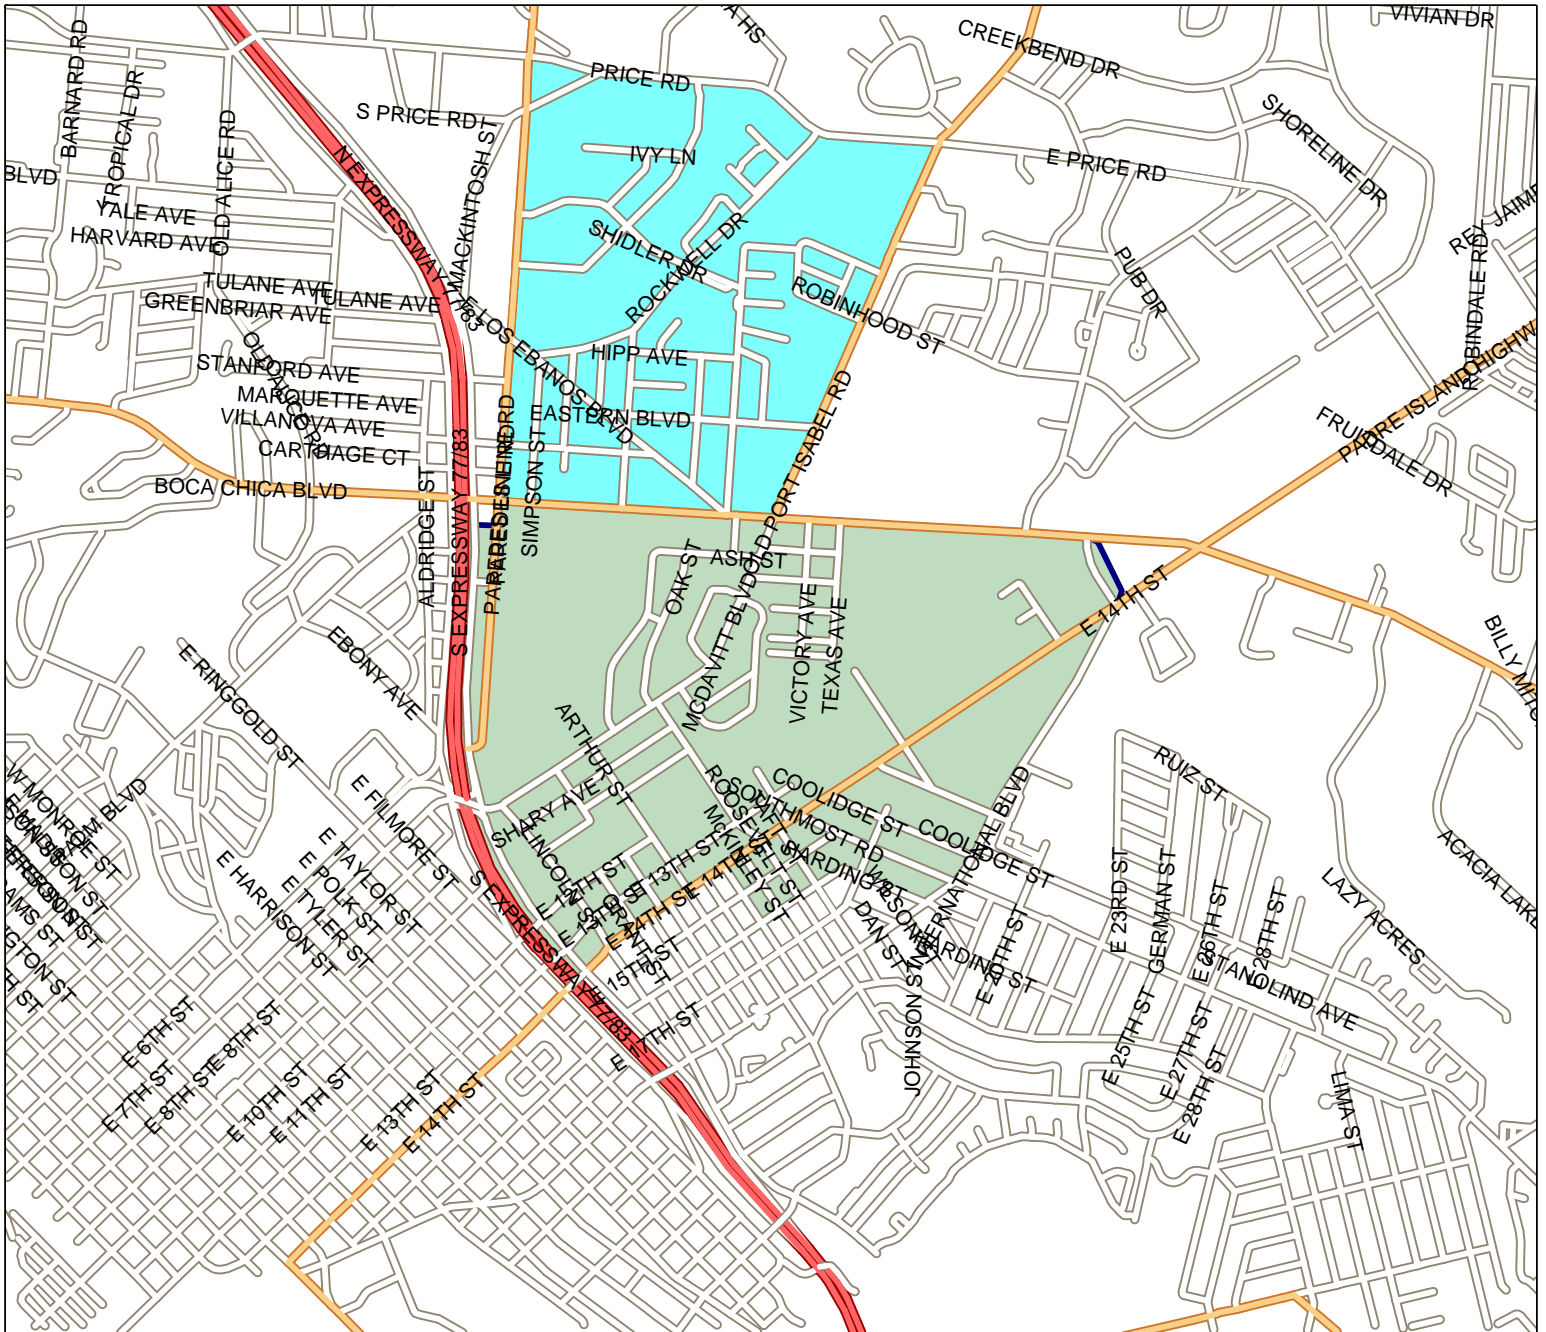

Brownsville Independent School District District Map

**New Perez Zone for 2019-2020
(includes both green and light blue shaded areas)**