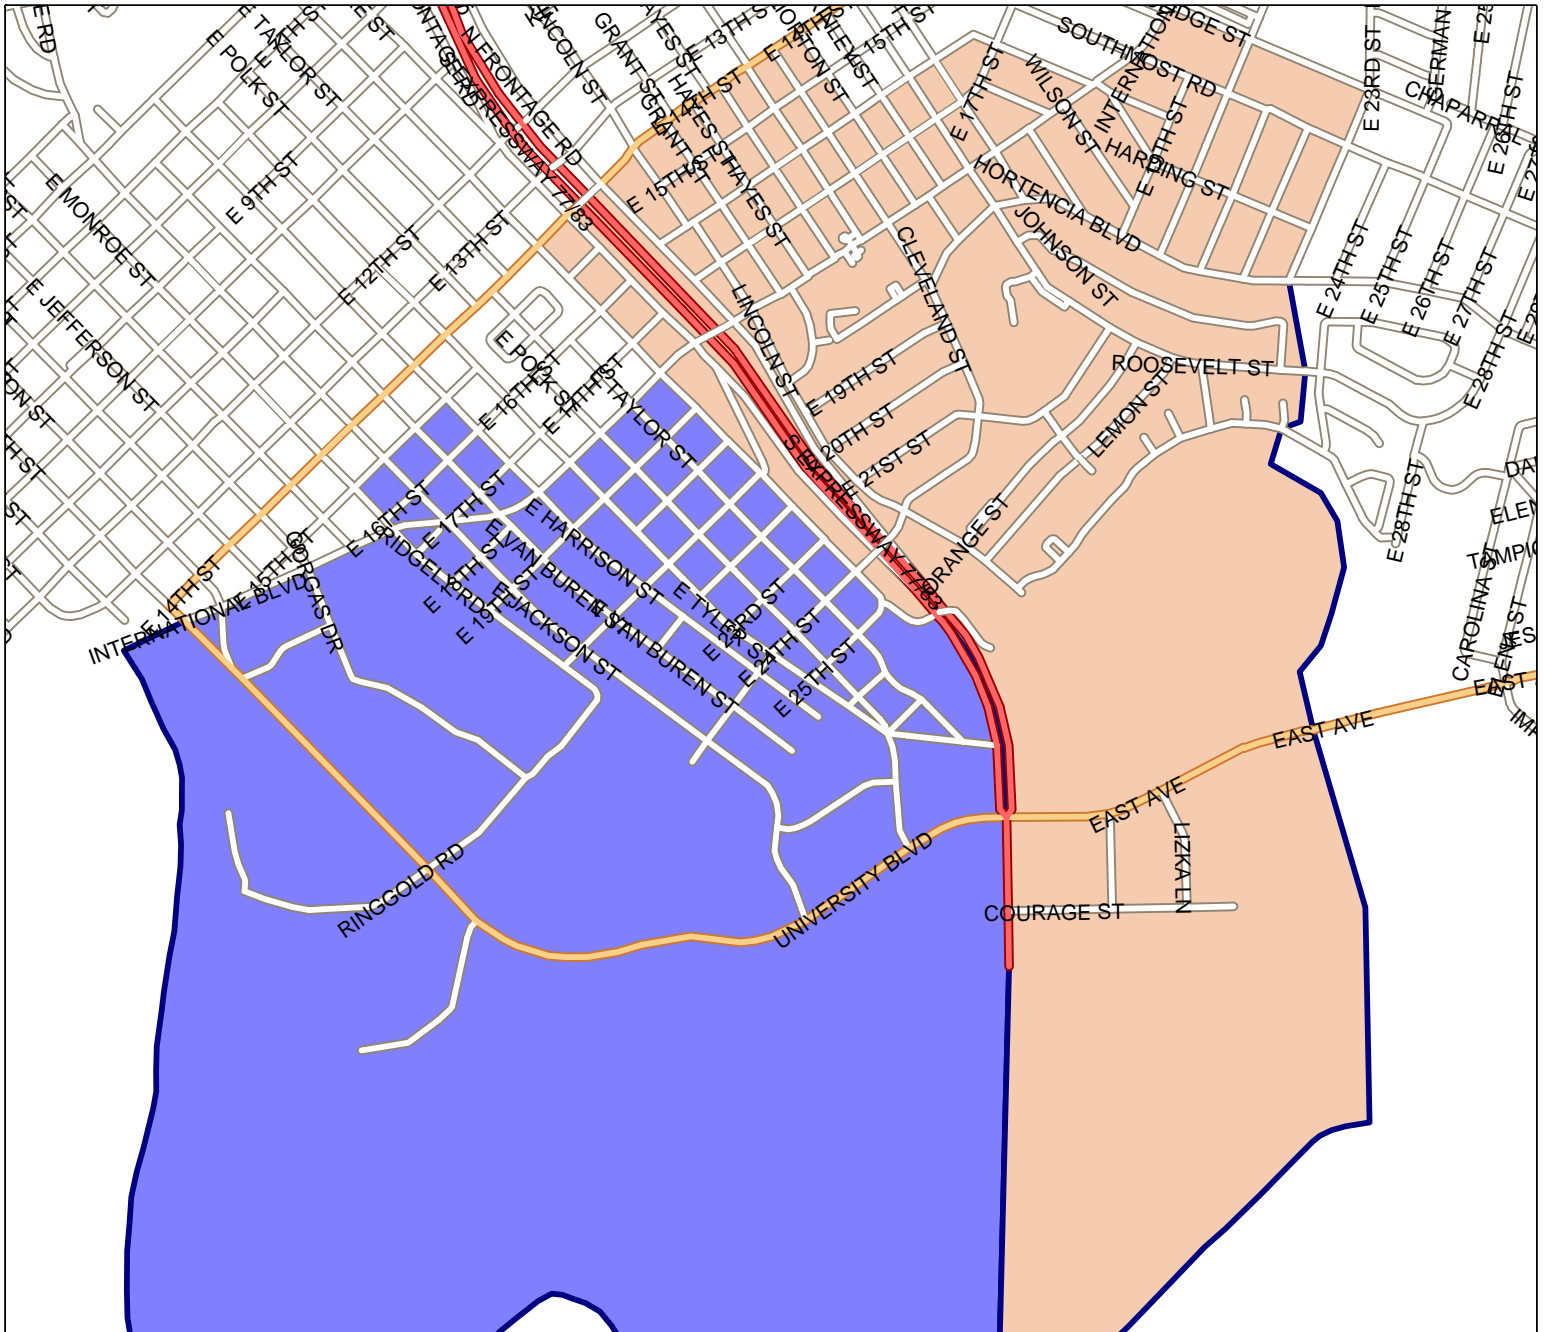

Brownsville Independent School District District Map

**New Canales Zone for 2019-2020
(includes both purple and tan shaded areas)**